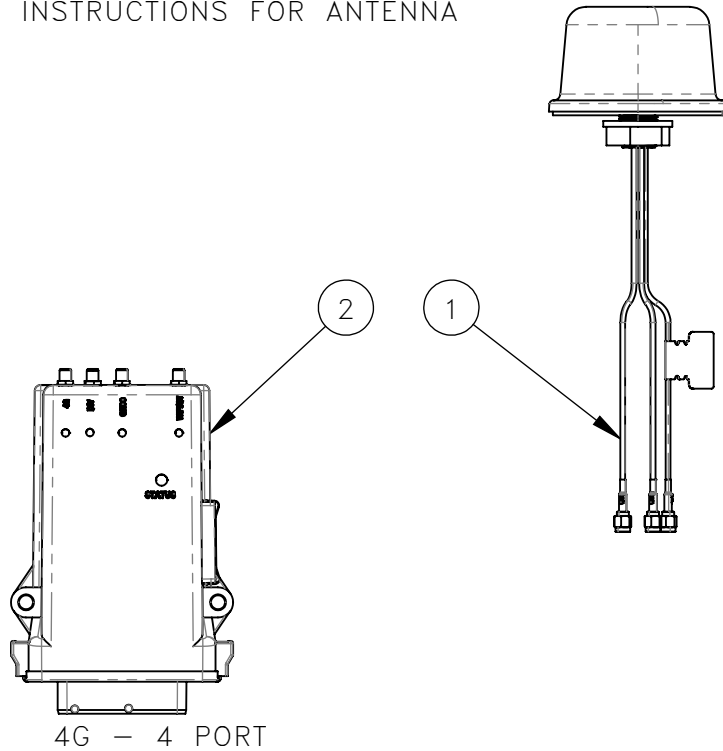

NO.	QTY	DESCRIPTION	PART NO.
1	1	ANTENNA, TELEMATICS	475251
2	1	MODEM, TELEMATICS	475252
3	1	INSTRUCTIONS, 4G MODEM KIT	800331

DWG NO
793085

UNIVERSAL: 3G ELEVATE TO 4G ELEVATE MODEM
SEE INSTRUCTIONS FOR REMOVING 3G MODEM
AND ANTENNA AND REPLACING WITH 4G
VERSION. (SEE INSTRUCTIONS FOR ANTENNA
HOOK-UPS).

4

USED ON:

- 913583
- 915572
- 930587
- 931572
- 931583
- 931584
- 931588
- 932587
- 933588
- 935572
- 945581
- 945588

REV	EN	DESCRIPTION	DATE	DRN
1	5035	NEW RELEASE	5-20	SAG
2	6045	KIT, 3G TO 4G MODEM CONVERSION TO KIT, 4G MODEM, UPDATE DATA CARD	1-22	PR
3	6138	UPDATE MODELS PICTORIALLY	2-22	PR
4	6443	ADD NOTE UPDATE ADDED 2 & 3 PORT VIEWS	10-22	PR

DIMENSION TOLERANCES UNLESS OTHERWISE SPECIFIED

LINEAR	.XX=±.03	.XXX=±.010
ANGULAR	X°=±1°	X.X°=±.5°

SURFACE FINISH 125/ ✓ SMOOTH ALL SHARP EDGES
NOT TO EXCEED CLEAN ALL WELDS

THIS PRINT AND ALL INFORMATION WITHIN
BELONGS TO RACINE RAILROAD PRODUCTS