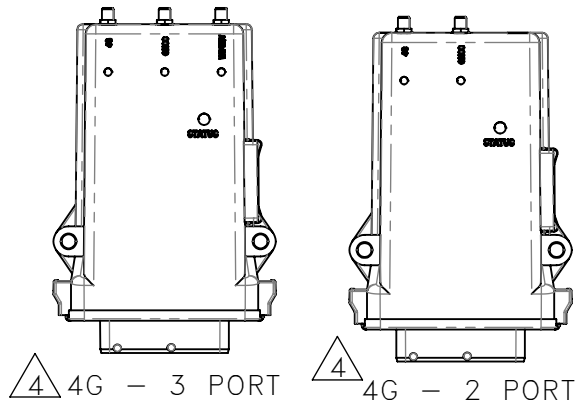

REV	EN	DESCRIPTION	DATE	DRN
1	5035	NEW RELEASE	5-20	SAG
2	6045	KIT, 3G TO 4G MODEM CONVERSION TO KIT, 4G MODEM, UPDATE DATA CARD	1-22	PR
3	6138	UPDATE MODELS PICTORIALLY	2-22	PR
4	6443	ADD NOTE UPDATE ADDED 2 & 3 PORT VIEWS	10-22	PR

DIMENSION TOLERANCES UNLESS OTHERWISE SPECIFIED

LINEAR	.XX=±.03	.XXX=±.010
ANGULAR	X°=±1°	X.X°=±.5°

SURFACE FINISH 125/ ✓ SMOOTH ALL SHARP EDGES
NOT TO EXCEED CLEAN ALL WELDS

THIS PRINT AND ALL INFORMATION WITHIN
BELONGS TO RACINE RAILROAD PRODUCTS

RACINE RAILROAD PRODUCTS

RACINE, WISCONSIN USA

DESCRIPTION
KIT, 4G MODEM

MATERIAL
SEE BOM

USED ON
SEE NOTE

SCALE 1:4   DATE 05-29-20

DRN SG   CHK   APP   JOB NO RD190005   SHEET 1 OF 1

DWG SIZE A   CATALOG K   DWG NO 793085