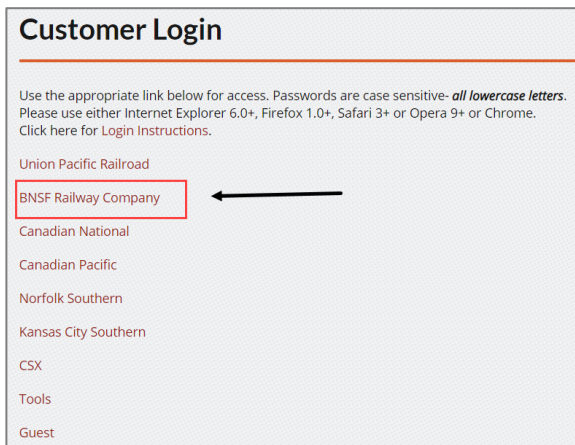

RRP Website Customer Login

1. Go to the Racine Railroad Products page website: <https://www.racinerailroad.com/>
2. Click on Customer Login.

3. The Customer Login page will open.
4. Click your railroad.